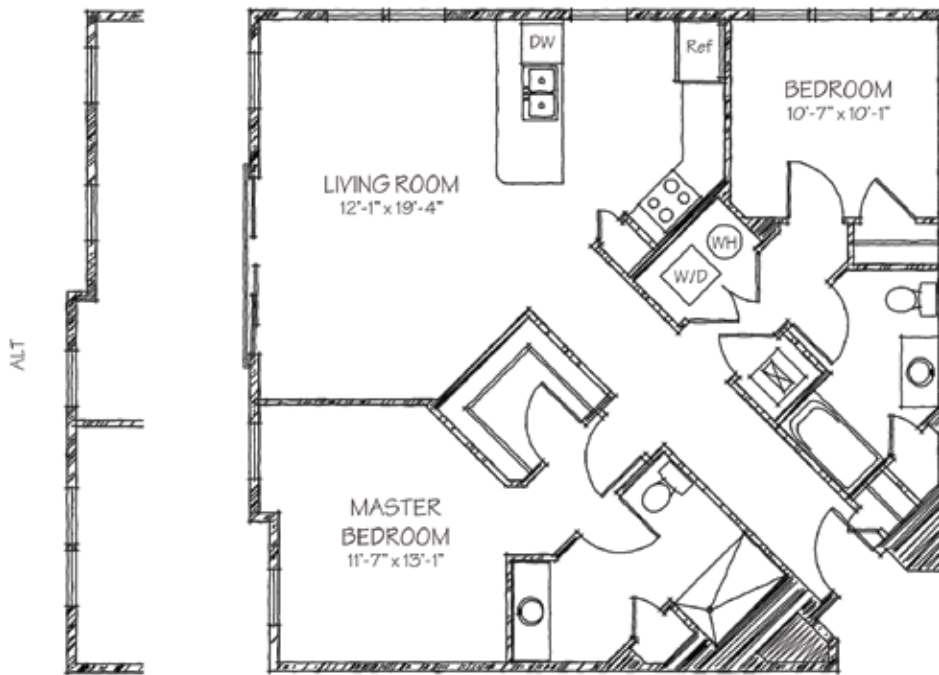

THE ANNEX AT RIVERSOUTH

lifestylecommunities.com/the-annex-at-river-south

CAMBRIDGE

SQ FT: 1135

BDRMS: 2

BATH: 2

PARKING: SPACE AVAIL.

All floor plans are for conceptual purposes only and are subject to change without notice at the discretion of the developer. The developer reserves the right to make additions, deletions and modifications to all aspects of the floor plans as the developer may deem appropriate or desirable. The dimensions and square footages set forth on the floor plans are approximate and may vary based on actual construction.