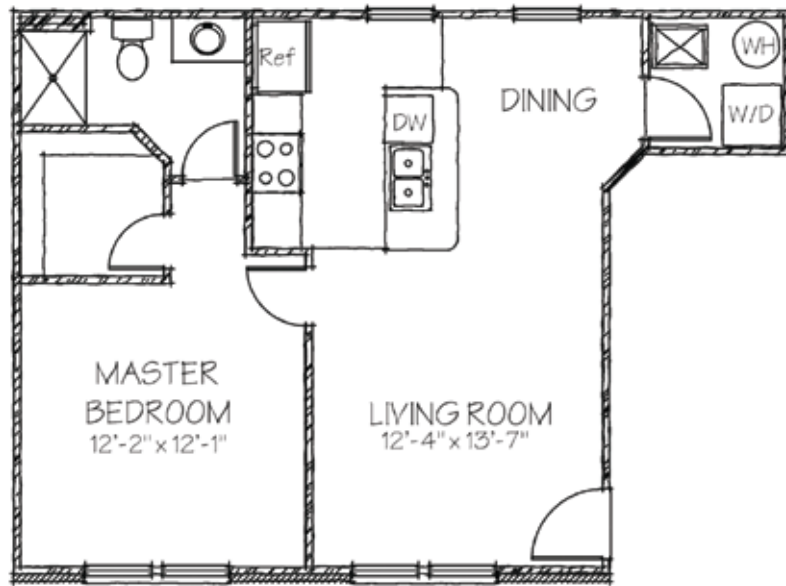

# THE ANNEX AT RIVERSOUTH

[lifestylecommunities.com/the-annex-at-river-south](http://lifestylecommunities.com/the-annex-at-river-south)

**ASHLEY**

**SQ FT: 661**

**BDRMS: 1**

**BATH: 1**

**PARKING: 1 SPACE INCLUDED**

All floor plans are for conceptual purposes only and are subject to change without notice at the discretion of the developer. The developer reserves the right to make additions, deletions and modifications to all aspects of the floor plans as the developer may deem appropriate or desirable. The dimensions and square footages set forth on the floor plans are approximate and may vary based on actual construction.