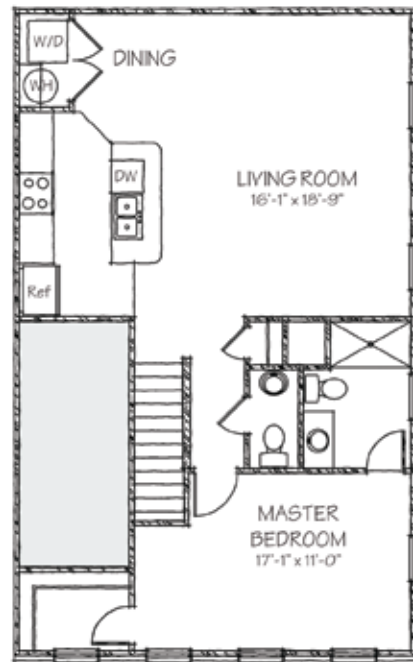

THE ANNEX AT RIVERSOUTH

lifestylecommunities.com/the-annex-at-river-south

BRISTOL I

SQ FT: 1612

BDRMS: 2

BATH: 2 FL + 2 HALF

ATTACHED GARAGE

FIRST FLOOR

SECOND FLOOR

All floor plans are for conceptual purposes only and are subject to change without notice at the discretion of the developer. The developer reserves the right to make additions, deletions and modifications to all aspects of the floor plans as the developer may deem appropriate or desirable. The dimensions and square footages set forth on the floor plans are approximate and may vary based on actual construction.