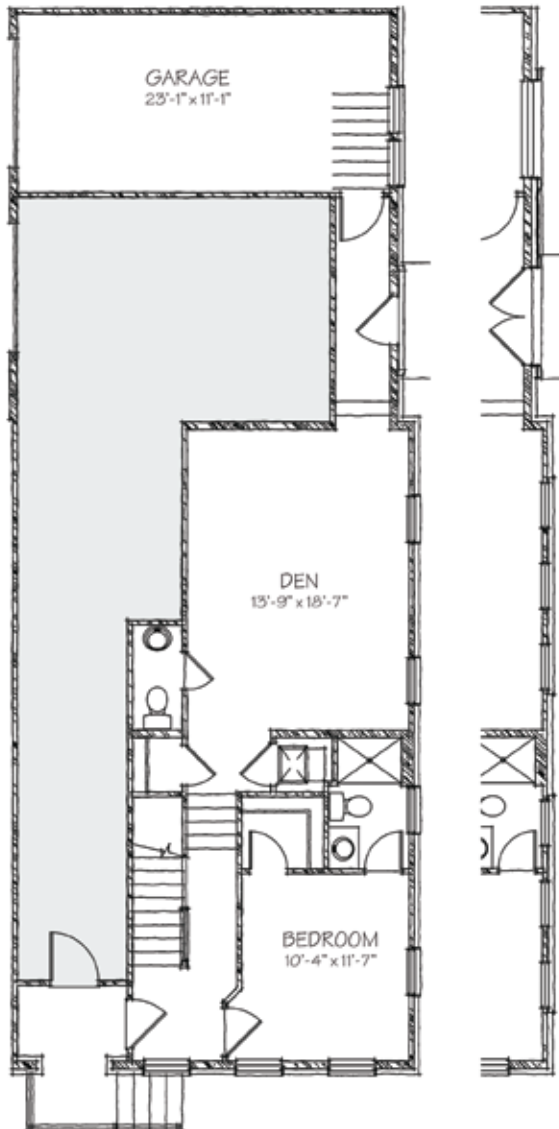

THE ANNEX AT RIVERSOUTH

lifestylecommunities.com/the-annex-at-river-south

BRISTOL I

SQ FT: 1612

BDRMS: 2

BATH: 2 FL + 2 HALF

ATTACHED GARAGE

FIRST FLOOR

SECOND FLOOR

All floor plans are for conceptual purposes only and are subject to change without notice at the discretion of the developer. The developer reserves the right to make additions, deletions and modifications to all aspects of the floor plans as the developer may deem appropriate or desirable. The dimensions and square footages set forth on the floor plans are approximate and may vary based on actual construction.