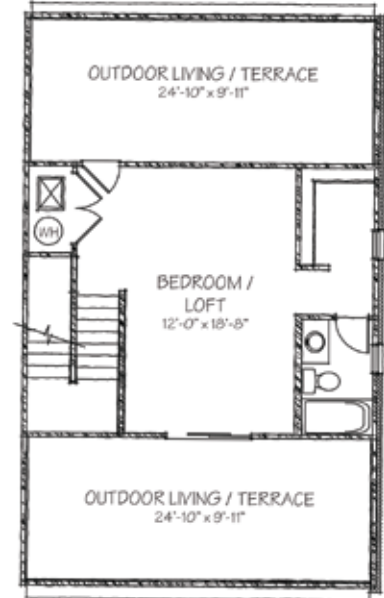

THE ANNEX AT RIVERSOUTH

lifestylecommunities.com/the-annex-at-river-south

BRISTOL II

SQ FT: 1865

BDRMS: 2

BATH: 2 FL + 2 HALF

ATTACHED GARAGE

FIRST FLOOR

THIRD FLOOR

FOURTH FLOOR

All floor plans are for conceptual purposes only and are subject to change without notice at the discretion of the developer. The developer reserves the right to make additions, deletions and modifications to all aspects of the floor plans as the developer may deem appropriate or desirable. The dimensions and square footages set forth on the floor plans are approximate and may vary based on actual construction.