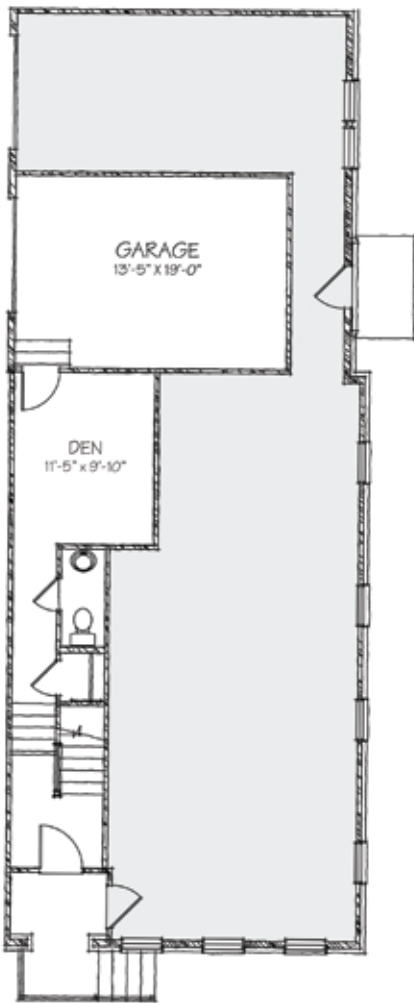

THE ANNEX AT RIVERSOUTH

lifestylecommunities.com/the-annex-at-river-south

BRISTOL II

SQ FT: 1865

BDRMS: 2

BATH: 2 FL + 2 HALF

ATTACHED GARAGE

FIRST FLOOR

THIRD FLOOR

FOURTH FLOOR

All floor plans are for conceptual purposes only and are subject to change without notice at the discretion of the developer. The developer reserves the right to make additions, deletions and modifications to all aspects of the floor plans as the developer may deem appropriate or desirable. The dimensions and square footages set forth on the floor plans are approximate and may vary based on actual construction.