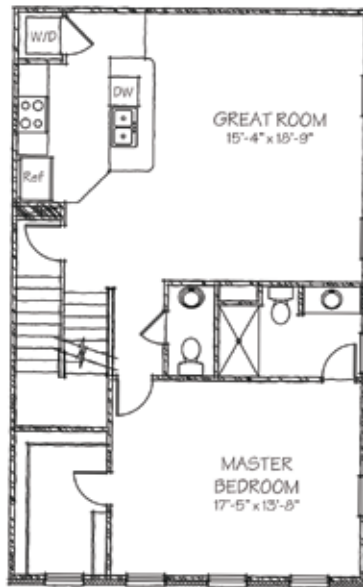

THE ANNEX AT RIVERSOUTH

lifestylecommunities.com/the-annex-at-river-south

BRISTOL II

SQ FT: 1865

BDRMS: 2

BATH: 2 FL + 2 HALF

ATTACHED GARAGE

FIRST FLOOR

THIRD FLOOR

FOURTH FLOOR

All floor plans are for conceptual purposes only and are subject to change without notice at the discretion of the developer. The developer reserves the right to make additions, deletions and modifications to all aspects of the floor plans as the developer may deem appropriate or desirable. The dimensions and square footages set forth on the floor plans are approximate and may vary based on actual construction.