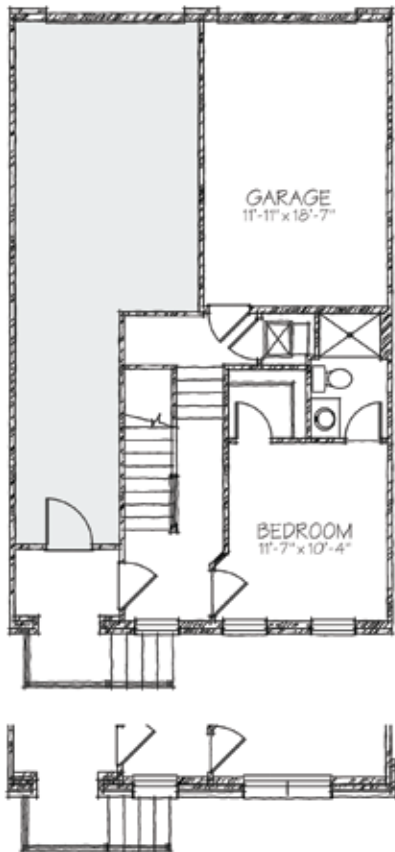

# THE ANNEX AT RIVERSOUTH

[lifestylecommunities.com/the-annex-at-river-south](http://lifestylecommunities.com/the-annex-at-river-south)

**COVENTRY I**

**SQ FT: 1255**

**BDRMS: 2**

**BATH: 2.5**

**ATTACHED GARAGE**

## SECOND FLOOR

## FIRST FLOOR

All floor plans are for conceptual purposes only and are subject to change without notice at the discretion of the developer. The developer reserves the right to make additions, deletions and modifications to all aspects of the floor plans as the developer may deem appropriate or desirable. The dimensions and square footages set forth on the floor plans are approximate and may vary based on actual construction.