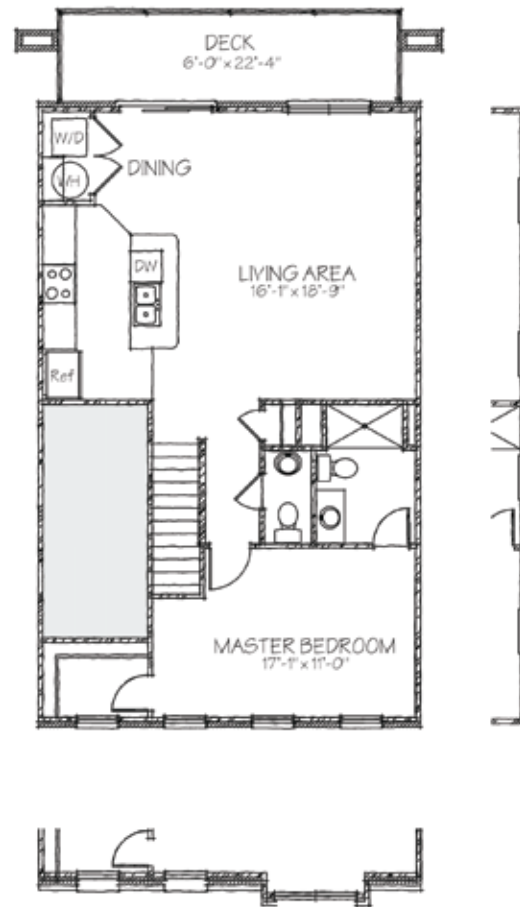

# THE ANNEX AT RIVERSOUTH

[lifestylecommunities.com/the-annex-at-river-south](http://lifestylecommunities.com/the-annex-at-river-south)

**COVENTRY I**

**SQ FT: 1255**

**BDRMS: 2**

**BATH: 2.5**

**ATTACHED GARAGE**

## SECOND FLOOR

## FIRST FLOOR

All floor plans are for conceptual purposes only and are subject to change without notice at the discretion of the developer. The developer reserves the right to make additions, deletions and modifications to all aspects of the floor plans as the developer may deem appropriate or desirable. The dimensions and square footages set forth on the floor plans are approximate and may vary based on actual construction.