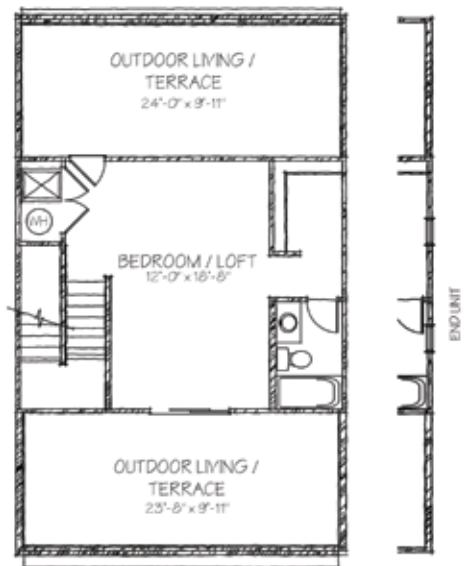

# THE ANNEX AT RIVERSOUTH

[lifestylecommunities.com/the-annex-at-river-south](http://lifestylecommunities.com/the-annex-at-river-south)

**COVENTRY II**

**SQ FT: 1687**

**BDRMS: 2**

**BATH: 2.5**

**ATTACHED GARAGE**

FIRST FLOOR

THIRD FLOOR

FOURTH FLOOR

All floor plans are for conceptual purposes only and are subject to change without notice at the discretion of the developer. The developer reserves the right to make additions, deletions and modifications to all aspects of the floor plans as the developer may deem appropriate or desirable. The dimensions and square footages set forth on the floor plans are approximate and may vary based on actual construction.