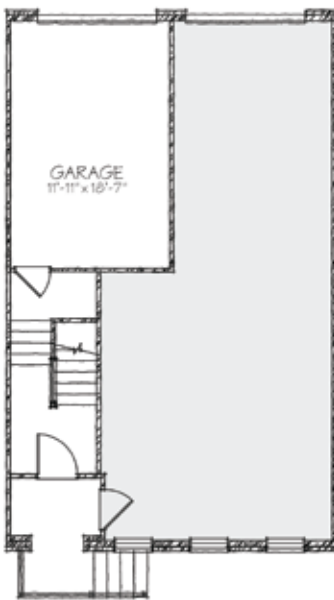

# THE ANNEX AT RIVERSOUTH

[lifestylecommunities.com/the-annex-at-river-south](http://lifestylecommunities.com/the-annex-at-river-south)

**COVENTRY II**

**SQ FT: 1687**

**BDRMS: 2**

**BATH: 2.5**

**ATTACHED GARAGE**

FIRST FLOOR

THIRD FLOOR

FOURTH FLOOR

All floor plans are for conceptual purposes only and are subject to change without notice at the discretion of the developer. The developer reserves the right to make additions, deletions and modifications to all aspects of the floor plans as the developer may deem appropriate or desirable. The dimensions and square footages set forth on the floor plans are approximate and may vary based on actual construction.