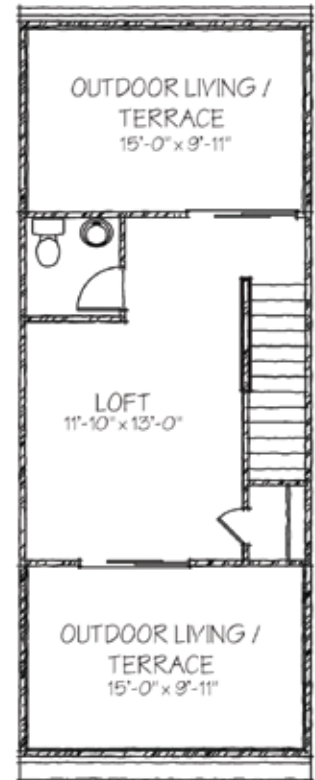

FOURTH FLOOR

All floor plans are for conceptual purposes only and are subject to change without notice at the discretion of the developer. The developer reserves the right to make additions, deletions and modifications to all aspects of the floor plans as the developer may deem appropriate or desirable. The dimensions and square footages set forth on the floor plans are approximate and may vary based on actual construction.

186 SOUTH FRONT STREET / COLUMBUS, OHIO 43215

(614) 754-4559