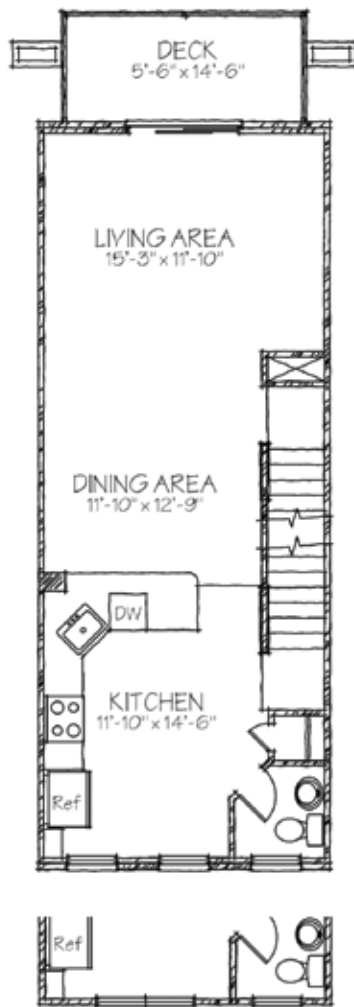

# THE ANNEX AT RIVERSOUTH

[lifestylecommunities.com/the-annex-at-river-south](http://lifestylecommunities.com/the-annex-at-river-south)

**DURHAM**

**SQ FT: 1849**

**BDRMS: 2**

**BATH: 2 FL + 2 HALF**

**ATTACHED GARAGE**

## SECOND FLOOR

### FIRST FLOOR

### THIRD FLOOR