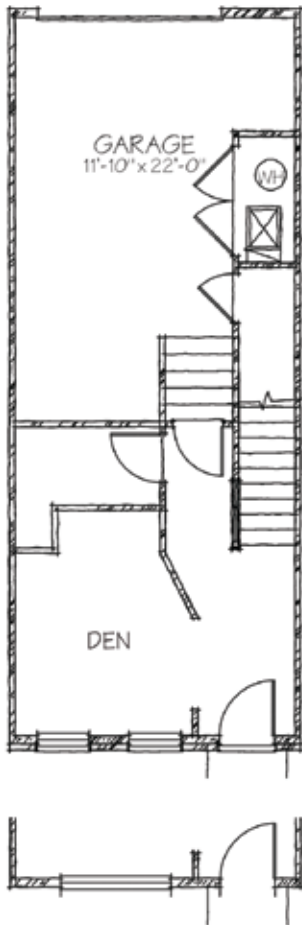

# THE ANNEX AT RIVERSOUTH

[lifestylecommunities.com/the-annex-at-river-south](http://lifestylecommunities.com/the-annex-at-river-south)

**DURHAM**

**SQ FT: 1849**

**BDRMS: 2**

**BATH: 2 FL + 2 HALF**

**ATTACHED GARAGE**

## SECOND FLOOR

### FIRST FLOOR

### FOURTH FLOOR

All floor plans are for conceptual purposes only and are subject to change without notice at the discretion of the developer. The developer reserves the right to make additions, deletions and modifications to all aspects of the floor plans as the developer may deem appropriate or desirable. The dimensions and square footages set forth on the floor plans are approximate and may vary based on actual construction.