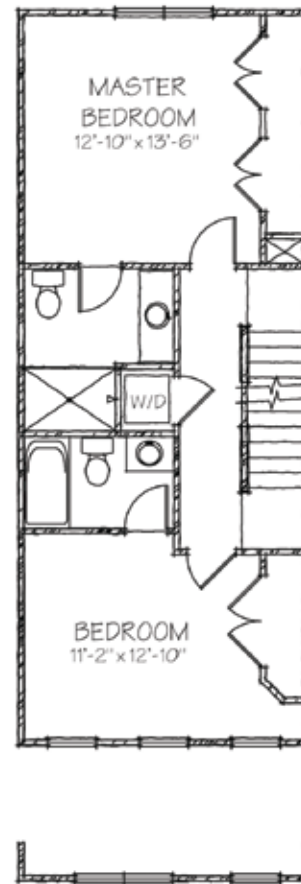

# THE ANNEX AT RIVERSOUTH

[lifestylecommunities.com/the-annex-at-river-south](http://lifestylecommunities.com/the-annex-at-river-south)

**DURHAM**

**SQ FT: 1849**

**BDRMS: 2**

**BATH: 2 FL + 2 HALF**

**ATTACHED GARAGE**

## SECOND FLOOR

### FIRST FLOOR

### THIRD FLOOR