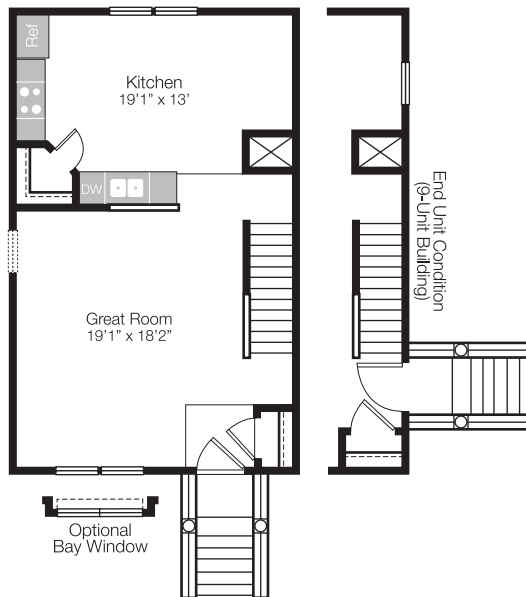

# HAMBURG FARMS

[lifestylecommunities.com/hamburg-farms](http://lifestylecommunities.com/hamburg-farms)

**RESERVE**

**SQ FT: 1695**

**BDRMS: 2**

**BATH: 2.5**

**GARAGE: 2 CAR**

## FIRST FLOOR

## SECOND FLOOR