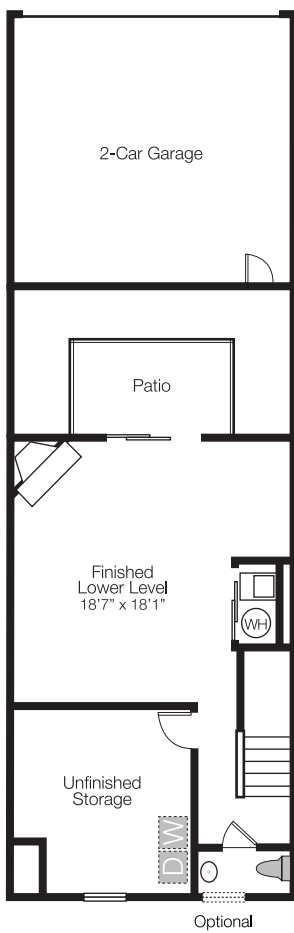

# HAMBURG FARMS

[lifestylecommunities.com/hamburg-farms](http://lifestylecommunities.com/hamburg-farms)

**RESERVE**

**SQ FT: 1695**

**BDRMS: 2**

**BATH: 2.5**

**GARAGE: 2 CAR**

## FIRST FLOOR

## SECOND FLOOR