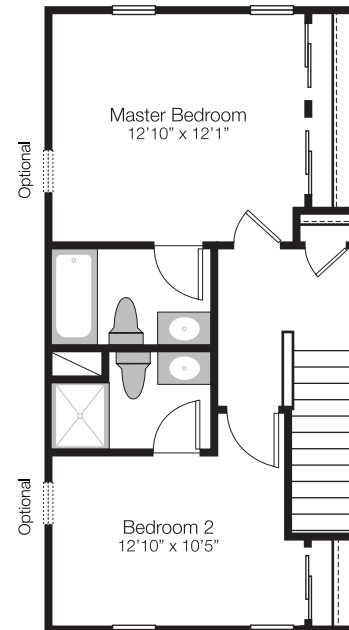

## WELLINGTON II

SQ FT: 1179-1275

BDRMS: 2

BATH: 2.5

GARAGE: 1 CAR

LOWER FLOOR

FIRST FLOOR

SECOND FLOOR

All floor plans are for conceptual purposes only and are subject to change without notice at the discretion of the developer. The developer reserves the right to make additions, deletions and modifications to all aspects of the floor plans as the developer may deem appropriate or desirable. The dimensions and square footages set forth on the floor plans are approximate and may vary based on actual construction.