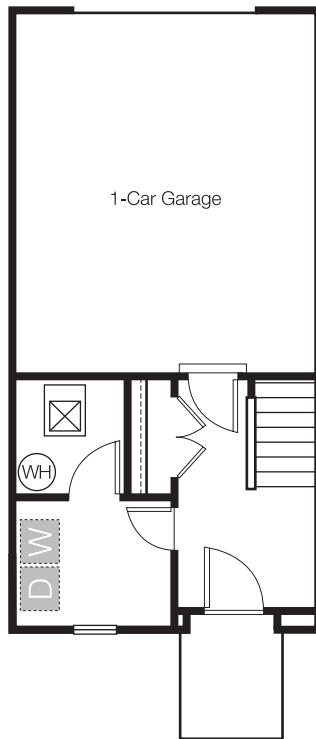

## WELLINGTON II

SQ FT: 1179-1275

BDRMS: 2

BATH: 2.5

GARAGE: 1 CAR

LOWER FLOOR

FIRST FLOOR

SECOND FLOOR