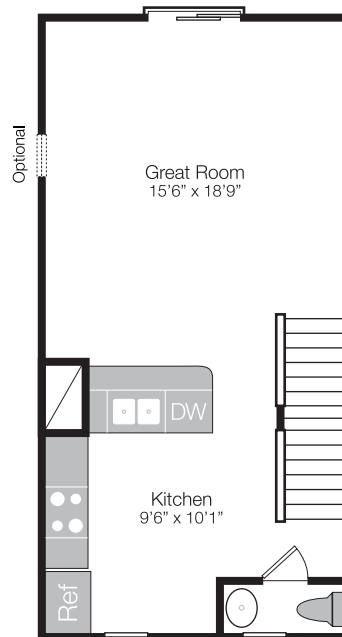

## WELLINGTON II

SQ FT: 1179-1275

BDRMS: 2

BATH: 2.5

GARAGE: 1 CAR

LOWER FLOOR

FIRST FLOOR

SECOND FLOOR